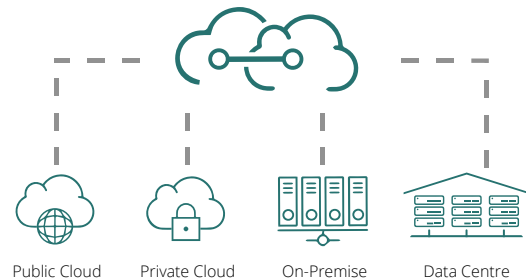

Hybrid Cloud

Hybrid Connectivity requires a reliable and scalable dedicated solution, enough to support hybrid operations between diverse Cloud and on-prem systems. Resulting in a growing demand for dedicated connectivity services.

Multi-Cloud

Many businesses are struggling to manage, govern and control their IT services and costs. Companies need a detailed plan and strategy before jumping into multi-cloud solutions.

TGO Cloud Connect vs VPN

	Typical Bandwidths	Protocols Supported	Routing	Connection Resiliency	Typical Use Cases
Virtual Network (point-to-site)	Typically < 100 Mbps aggregate	Secure Sockets Tunneling Protocol (SSTP)	Static	Active-passive	Prototyping, dev / test / lab scenarios for cloud service and virtual machines
Virtual Network (site-to-site)	Typically < 100 Mbps aggregate	IPSec	Static	Active-passive	Dev / test / lab scenarios and small scale production workloads for cloud services and virtual machines
TGO Cloud Connect	200 Mbps, 500 Mbps, 1 Gbps and 10 Gbps	Direct connection over VLANs	BGP	Active-active	Access to Cloud services, Enterprise-class and mission critical workloads. Backup • Big Data • DRaaS

Cloud Scenarios

Support Hybrid Cloud Connectivity

TeraGo Cloud Connect seamlessly and securely connects your private infrastructure to your public cloud resources supporting a fully redundant, high-performance hybrid cloud architecture.